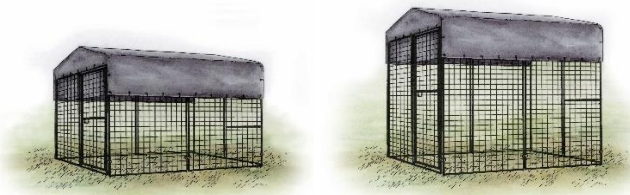

Regular or Walk-In Run Tarp

Suggested Retail Price:

$199.99